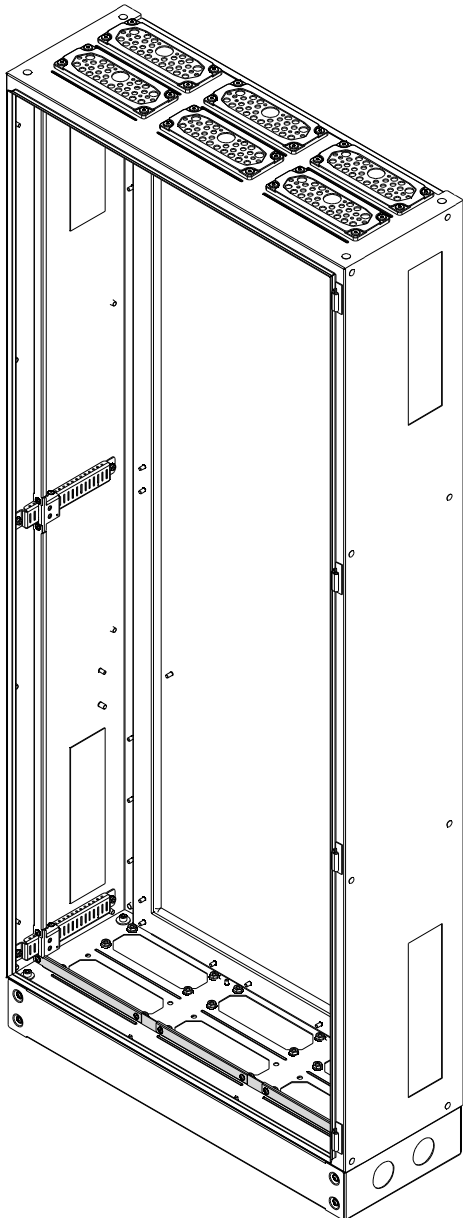

CP-BH

CP-BH 2 001340200			
No.	Type ETI	Name	Pcs.
1	CP-BH-BOK	Cover	2
2	CP-BH-LAC	Cover	1
3	AST 4.8x9.5	Tapping screw	4

CP-BH 3 001340201			
No.	Type ETI	Name	Pcs.
1	CP-BH-BOK	Cover	2
2	CP-BH-LAC	Cover	2
3	AST 4.8x9.5	Tapping screw	6
3	CP-BH-SRO	Cover	1

CP-BH 4 001340202			
No.	Type ETI	Name	Pcs.
1	CP-BH-BOK	Cover	2
2	CP-BH-LAC	Cover	3
3	AST 4.8x9.5	Tapping screw	8
3	CP-BH-SRO	Cover	2

UW-BCR

UW-BCU