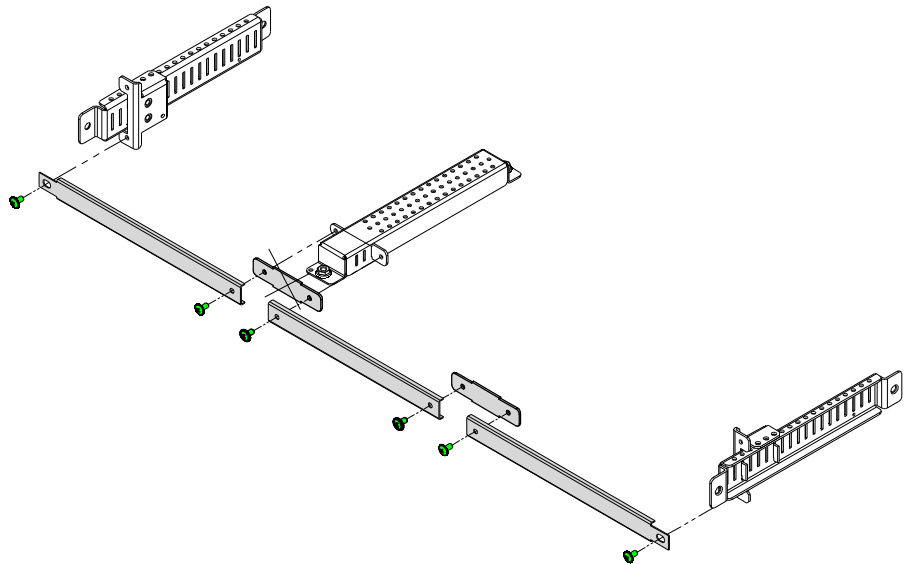

CP-BH

CP-BH 2 001340200			
No.	Type ETI	Name	Pcs.
1	CP-BH-BOK	Cover	2
2	CP-BH-LAC	Cover	1
3	AST 4.8x9.5	Tapping screw	4

CP-BH 3 001340201			
No.	Type ETI	Name	Pcs.
1	CP-BH-BOK	Cover	2
2	CP-BH-LAC	Cover	2
3	AST 4.8x9.5	Tapping screw	6
3	CP-BH-SRO	Cover	1

CP-BH 4 001340202			
No.	Type ETI	Name	Pcs.
1	CP-BH-BOK	Cover	2
2	CP-BH-LAC	Cover	3
3	AST 4.8x9.5	Tapping screw	8
3	CP-BH-SRO	Cover	2

UW-BCR

UW-BCU