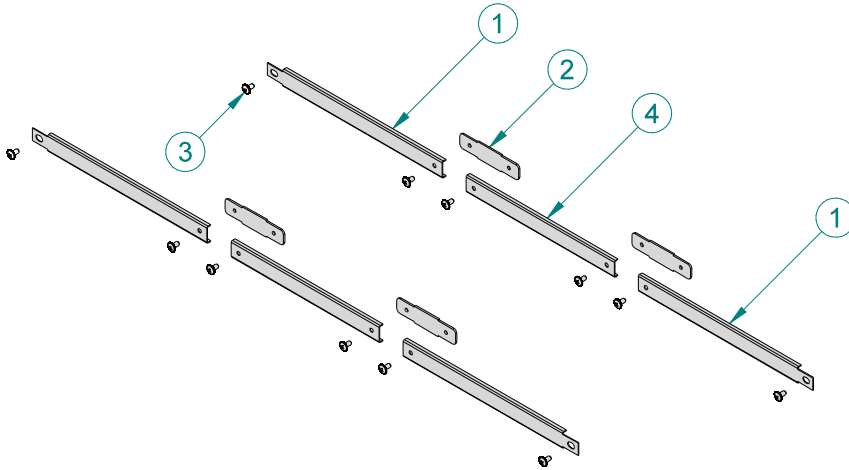

CP-BH

CP-BH 2 001340200			
No.	Type ETI	Name	Pcs.
1	CP-BH-BOK	Cover	2
2	CP-BH-LAC	Cover	1
3	AST 4.8x9.5	Tapping screw	4

CP-BH 3 001340201			
No.	Type ETI	Name	Pcs.
1	CP-BH-BOK	Cover	2
2	CP-BH-LAC	Cover	2
3	AST 4.8x9.5	Tapping screw	6
3	CP-BH-SRO	Cover	1

CP-BH 4 001340202			
No.	Type ETI	Name	Pcs.
1	CP-BH-BOK	Cover	2
2	CP-BH-LAC	Cover	3
3	AST 4.8x9.5	Tapping screw	8
3	CP-BH-SRO	Cover	2

UW-BCR

UW-BCU