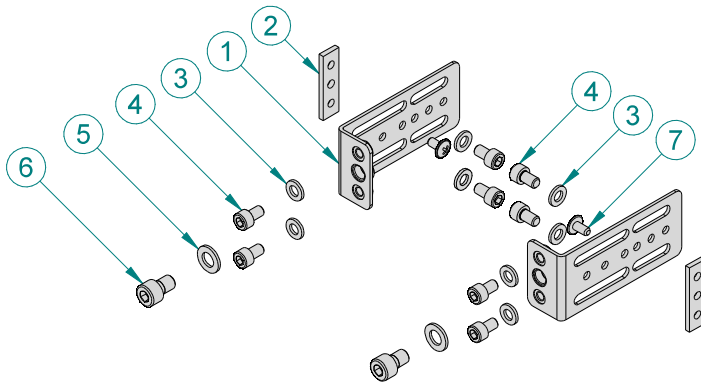

LG-V6R-B SET 001341201

LG-V6R-B SET 001341201			
No.	Type ETI	Name	Pcs.
1	LG-V6R-B	Support	2
2	LG-V6R-KK	Support	2
3	LG-V6R-LN	Support	2
4	AN-FSH 6	Nut flange serat M6 DIN6923 Zn	2
5	AW-R 6	Washer M6 DIN126 Zn	2
6	AS-SH 6x10	Screw M6x10 DIN912	2
7	AST 4.8x9.5	Tapping screw	6

LG-T6-A SET 001341880

LG-T6-A SET 001341880			
No.	Type ETI	Name	Pcs.
1	LG-T6-A-C	Support	2
2	LG-T6-BLA	Support	2
3	AW-R 6	Washer M6 DIN126 Zn	8
4	AS-SH 6x10	Screw M6x10 DIN912	8
5	AW-R 8	Washer M8 DIN126 Zn	2
6	AS-SH 8x12	Screw M8x12 DIN912	2
7	AST 4.8x9.5	Tapping screw	2