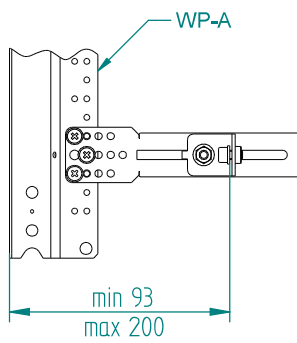

LG-V6R-B SET 001341201

LG-V6R-B SET 001341201			
No.	Type ETI	Name	Pcs.
1	LG-V6R-B	Support	2
2	LG-V6R-KK	Support	2
3	LG-V6R-LN	Support	2
4	AN-FSH 6	Nut flange serat M6 DIN6923 Zn	2
5	AW-R 6	Washer M6 DIN126 Zn	2
6	AS-SH 6x10	Screw M6x10 DIN912	2
7	AST 4.8x9.5	Tapping screw	6

LG-T6-A SET 001341880

LG-T6-A SET 001341880			
No.	Type ETI	Name	Pcs.
1	LG-T6-A-C	Support	2
2	LG-T6-BLA	Support	2
3	AW-R 6	Washer M6 DIN126 Zn	8
4	AS-SH 6x10	Screw M6x10 DIN912	8
5	AW-R 8	Washer M8 DIN126 Zn	2
6	AS-SH 8x12	Screw M8x12 DIN912	2
7	AST 4.8x9.5	Tapping screw	2