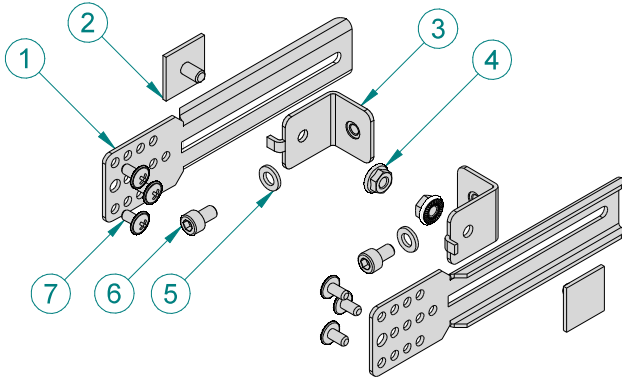

LG-V6R-B SET 001341201

LG-V6R-B SET 001341201			
No.	Type ETI	Name	Pcs.
1	LG-V6R-B	Support	2
2	LG-V6R-KK	Support	2
3	LG-V6R-LN	Support	2
4	AN-FSH 6	Nut flange serat M6 DIN6923 Zn	2
5	AW-R 6	Washer M6 DIN126 Zn	2
6	AS-SH 6x10	Screw M6x10 DIN912	2
7	AST 4.8x9.5	Tapping screw	6

LG-T6-A SET 001341880

LG-T6-A SET 001341880			
No.	Type ETI	Name	Pcs.
1	LG-T6-A-C	Support	2
2	LG-T6-BLA	Support	2
3	AW-R 6	Washer M6 DIN126 Zn	8
4	AS-SH 6x10	Screw M6x10 DIN912	8
5	AW-R 8	Washer M8 DIN126 Zn	2
6	AS-SH 8x12	Screw M8x12 DIN912	2
7	AST 4.8x9.5	Tapping screw	2