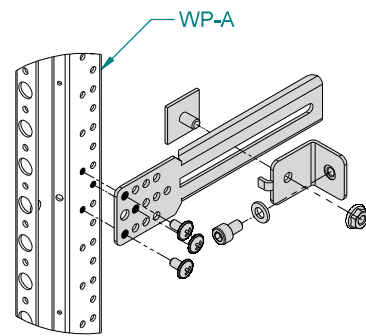

LG-V6R-B SET 001341201

LG-V6R-B SET 001341201			
No.	Type ETI	Name	Pcs.
1	LG-V6R-B	Support	2
2	LG-V6R-KK	Support	2
3	LG-V6R-LN	Support	2
4	AN-FSH 6	Nut flange serat M6 DIN6923 Zn	2
5	AW-R 6	Washer M6 DIN126 Zn	2
6	AS-SH 6x10	Screw M6x10 DIN912	2
7	AST 4.8x9.5	Tapping screw	6

LG-T6-A SET 001341880

LG-T6-A SET 001341880			
No.	Type ETI	Name	Pcs.
1	LG-T6-A-C	Support	2
2	LG-T6-BLA	Support	2
3	AW-R 6	Washer M6 DIN126 Zn	8
4	AS-SH 6x10	Screw M6x10 DIN912	8
5	AW-R 8	Washer M8 DIN126 Zn	2
6	AS-SH 8x12	Screw M8x12 DIN912	2
7	AST 4.8x9.5	Tapping screw	2